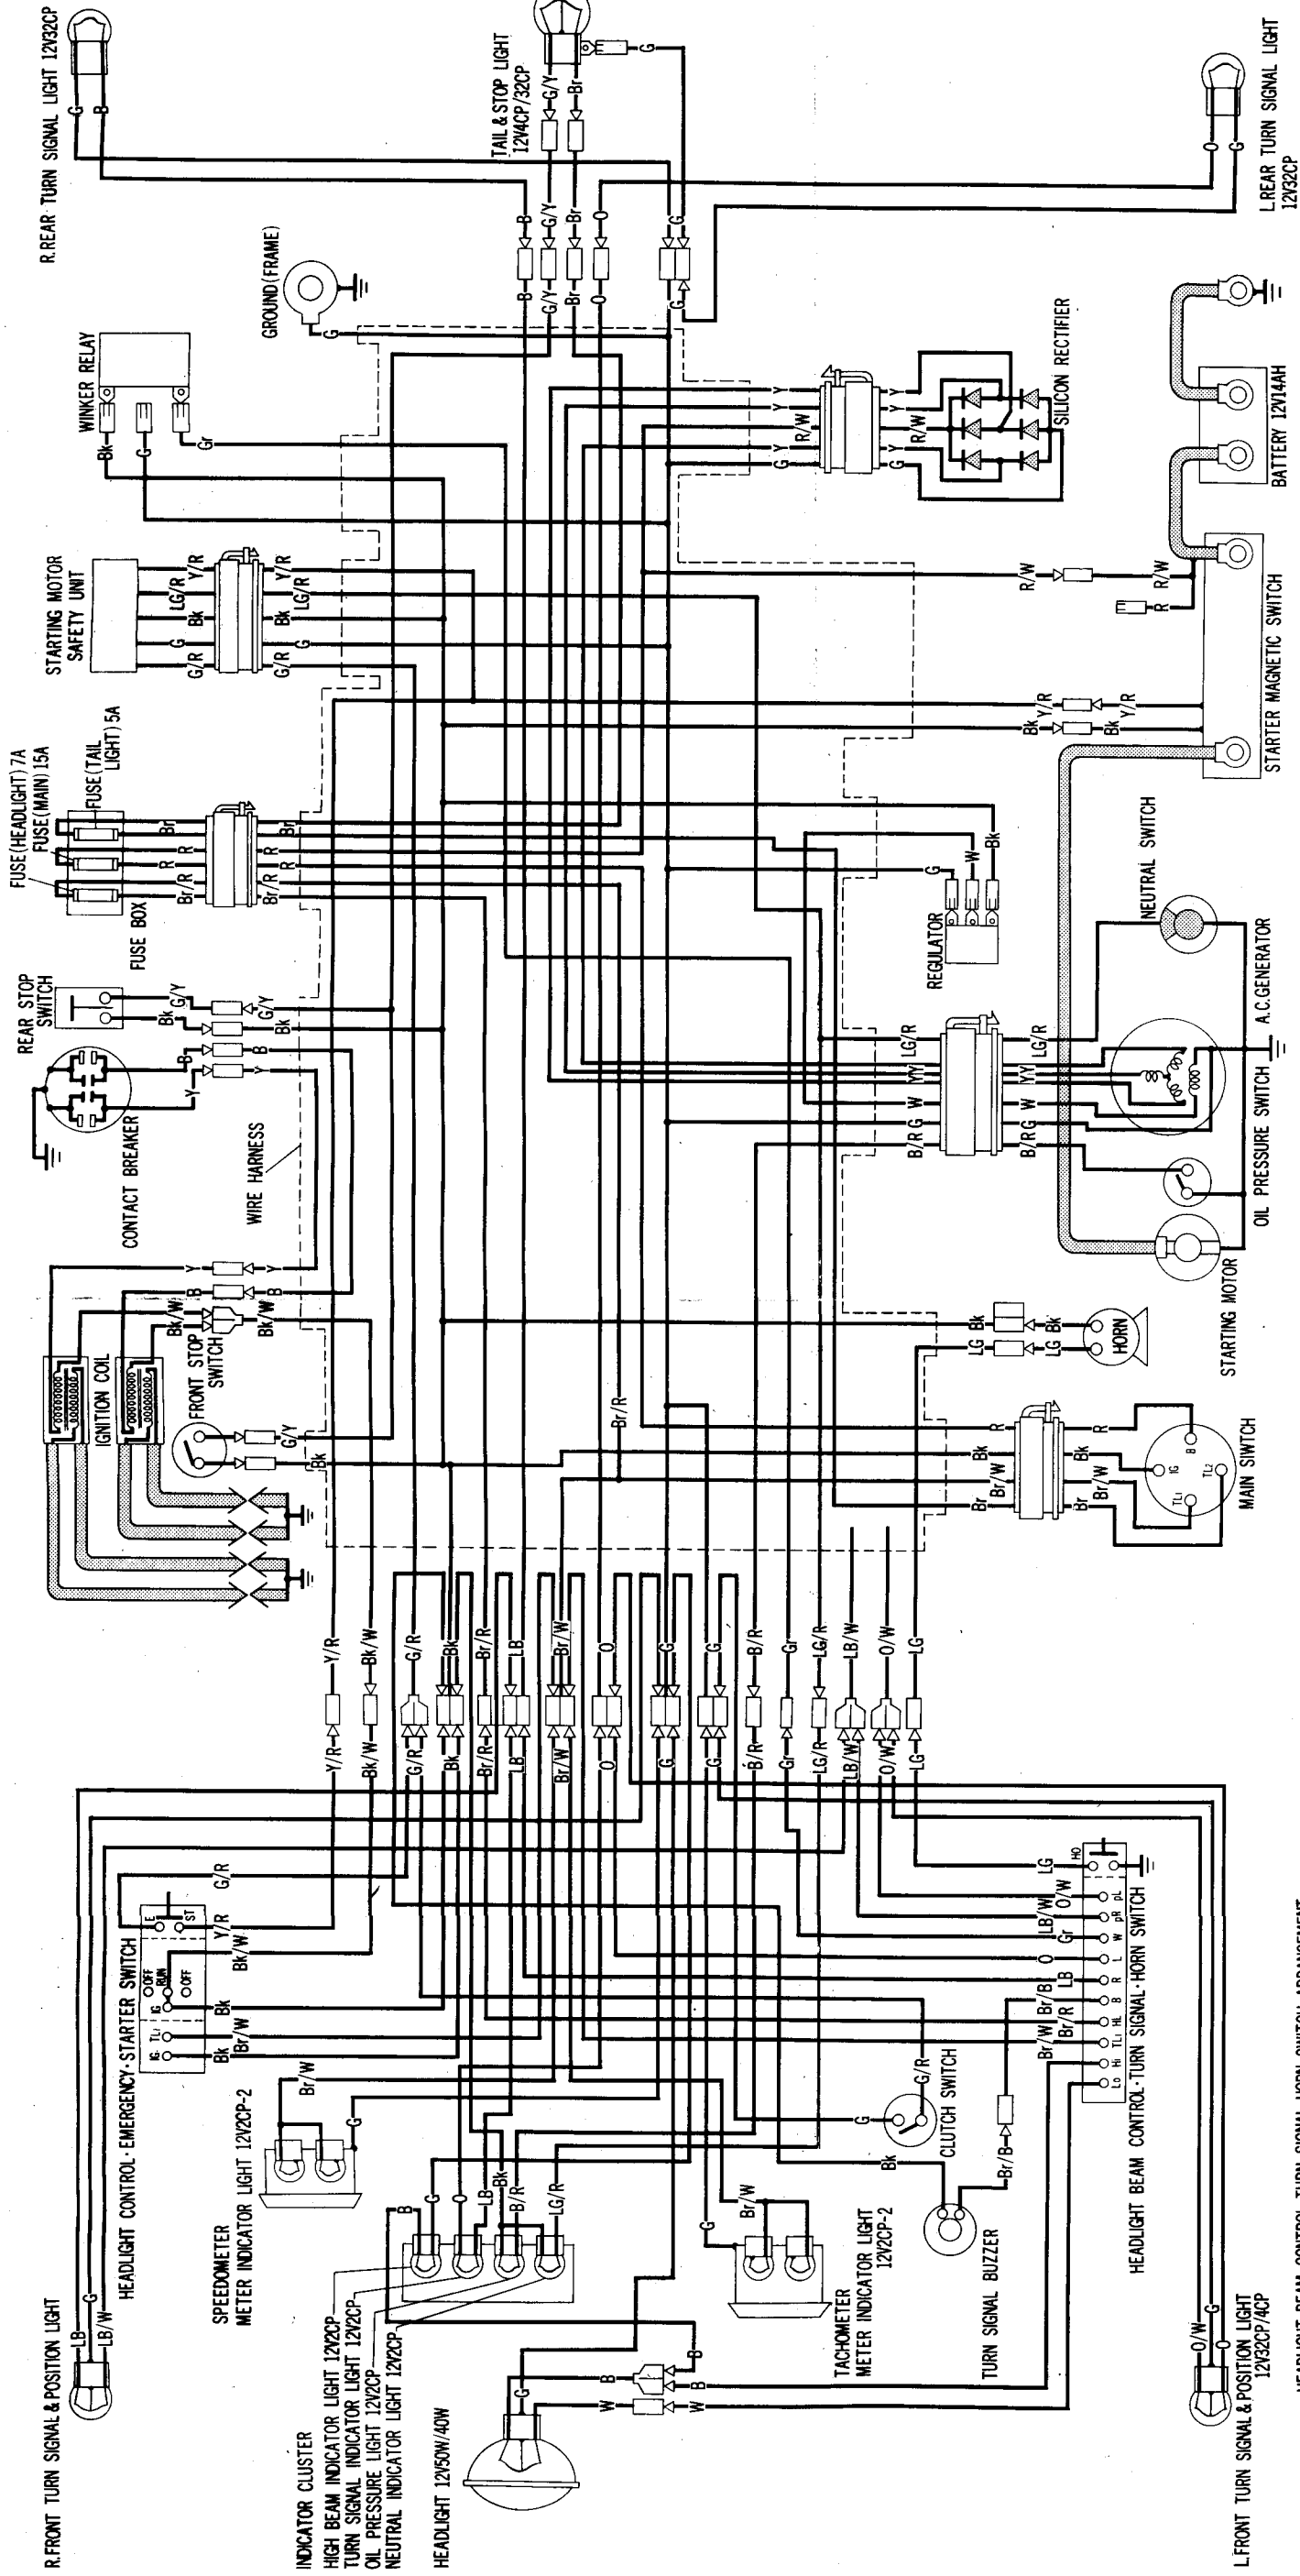

CB 750 K 3 WIRING DIAGRAM

- P.....Pink
- Gr.....Grey
- Bk.....Black
- Br.....Brown
- LB.....Light Blue
- LG.....Light Green
- R.....Red
- G.....Green
- Y.....Yellow
- O.....Orange
- B.....Blue
- W.....White

MAIN SWITCH ARRANGEMENT

IG	B	TL ₁	TL ₂
OFF	I	II	III

HEADLIGHT CONTROL - EMERGENCY - STARTER SWITCH ARRANGEMENT

IG	TL ₁	IG	KILL	ST
OFF	ON	OFF	OFF	OFF

HEADLIGHT BEAM CONTROL - TURN SIGNAL - HORN SWITCH ARRANGEMENT